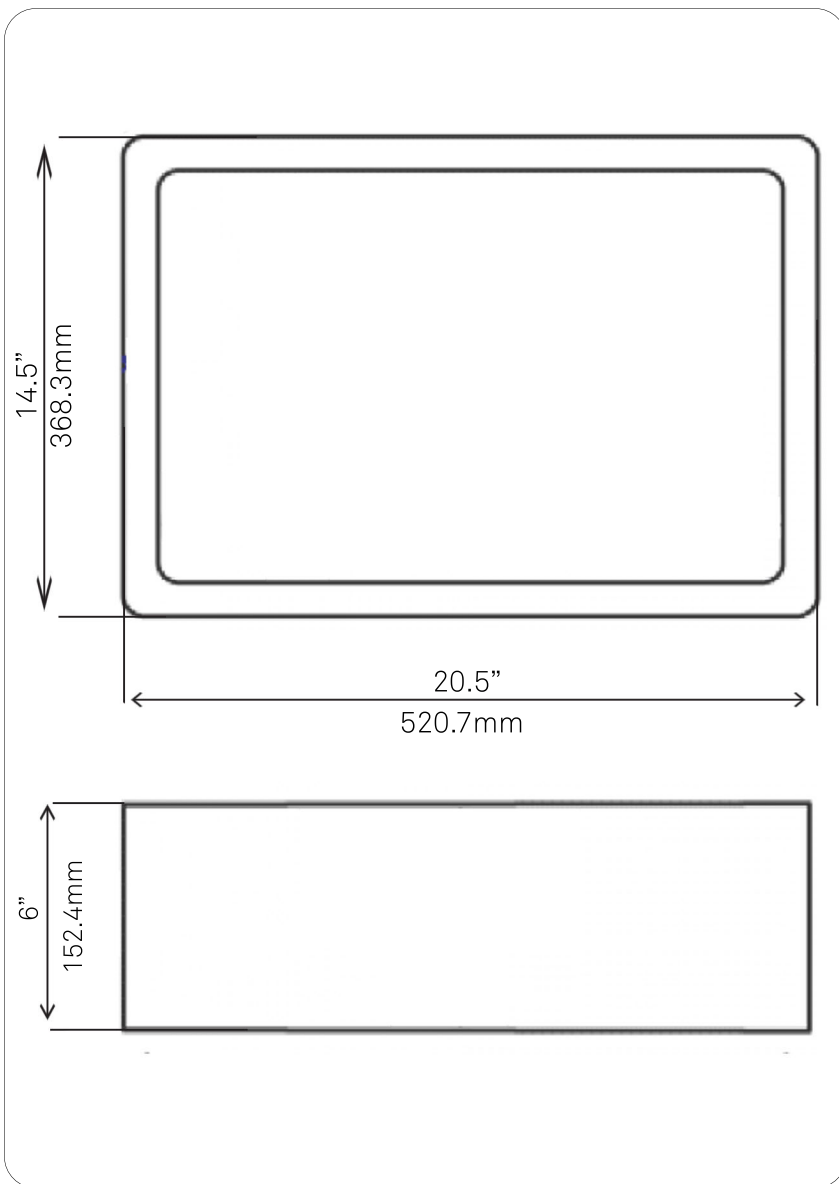

NP-018131 Porcelain Vessel Sink with Overflow

Requested By:

Specific Features:

STANDARD SPECIFICATIONS:

- Rectangle shape
- Has overflow
- Scratch resistant and non-porous surface
- Designed for above counter installation
- Standard plumbing connections
- OD: 20.5 x 14.5 x 6-inches tall